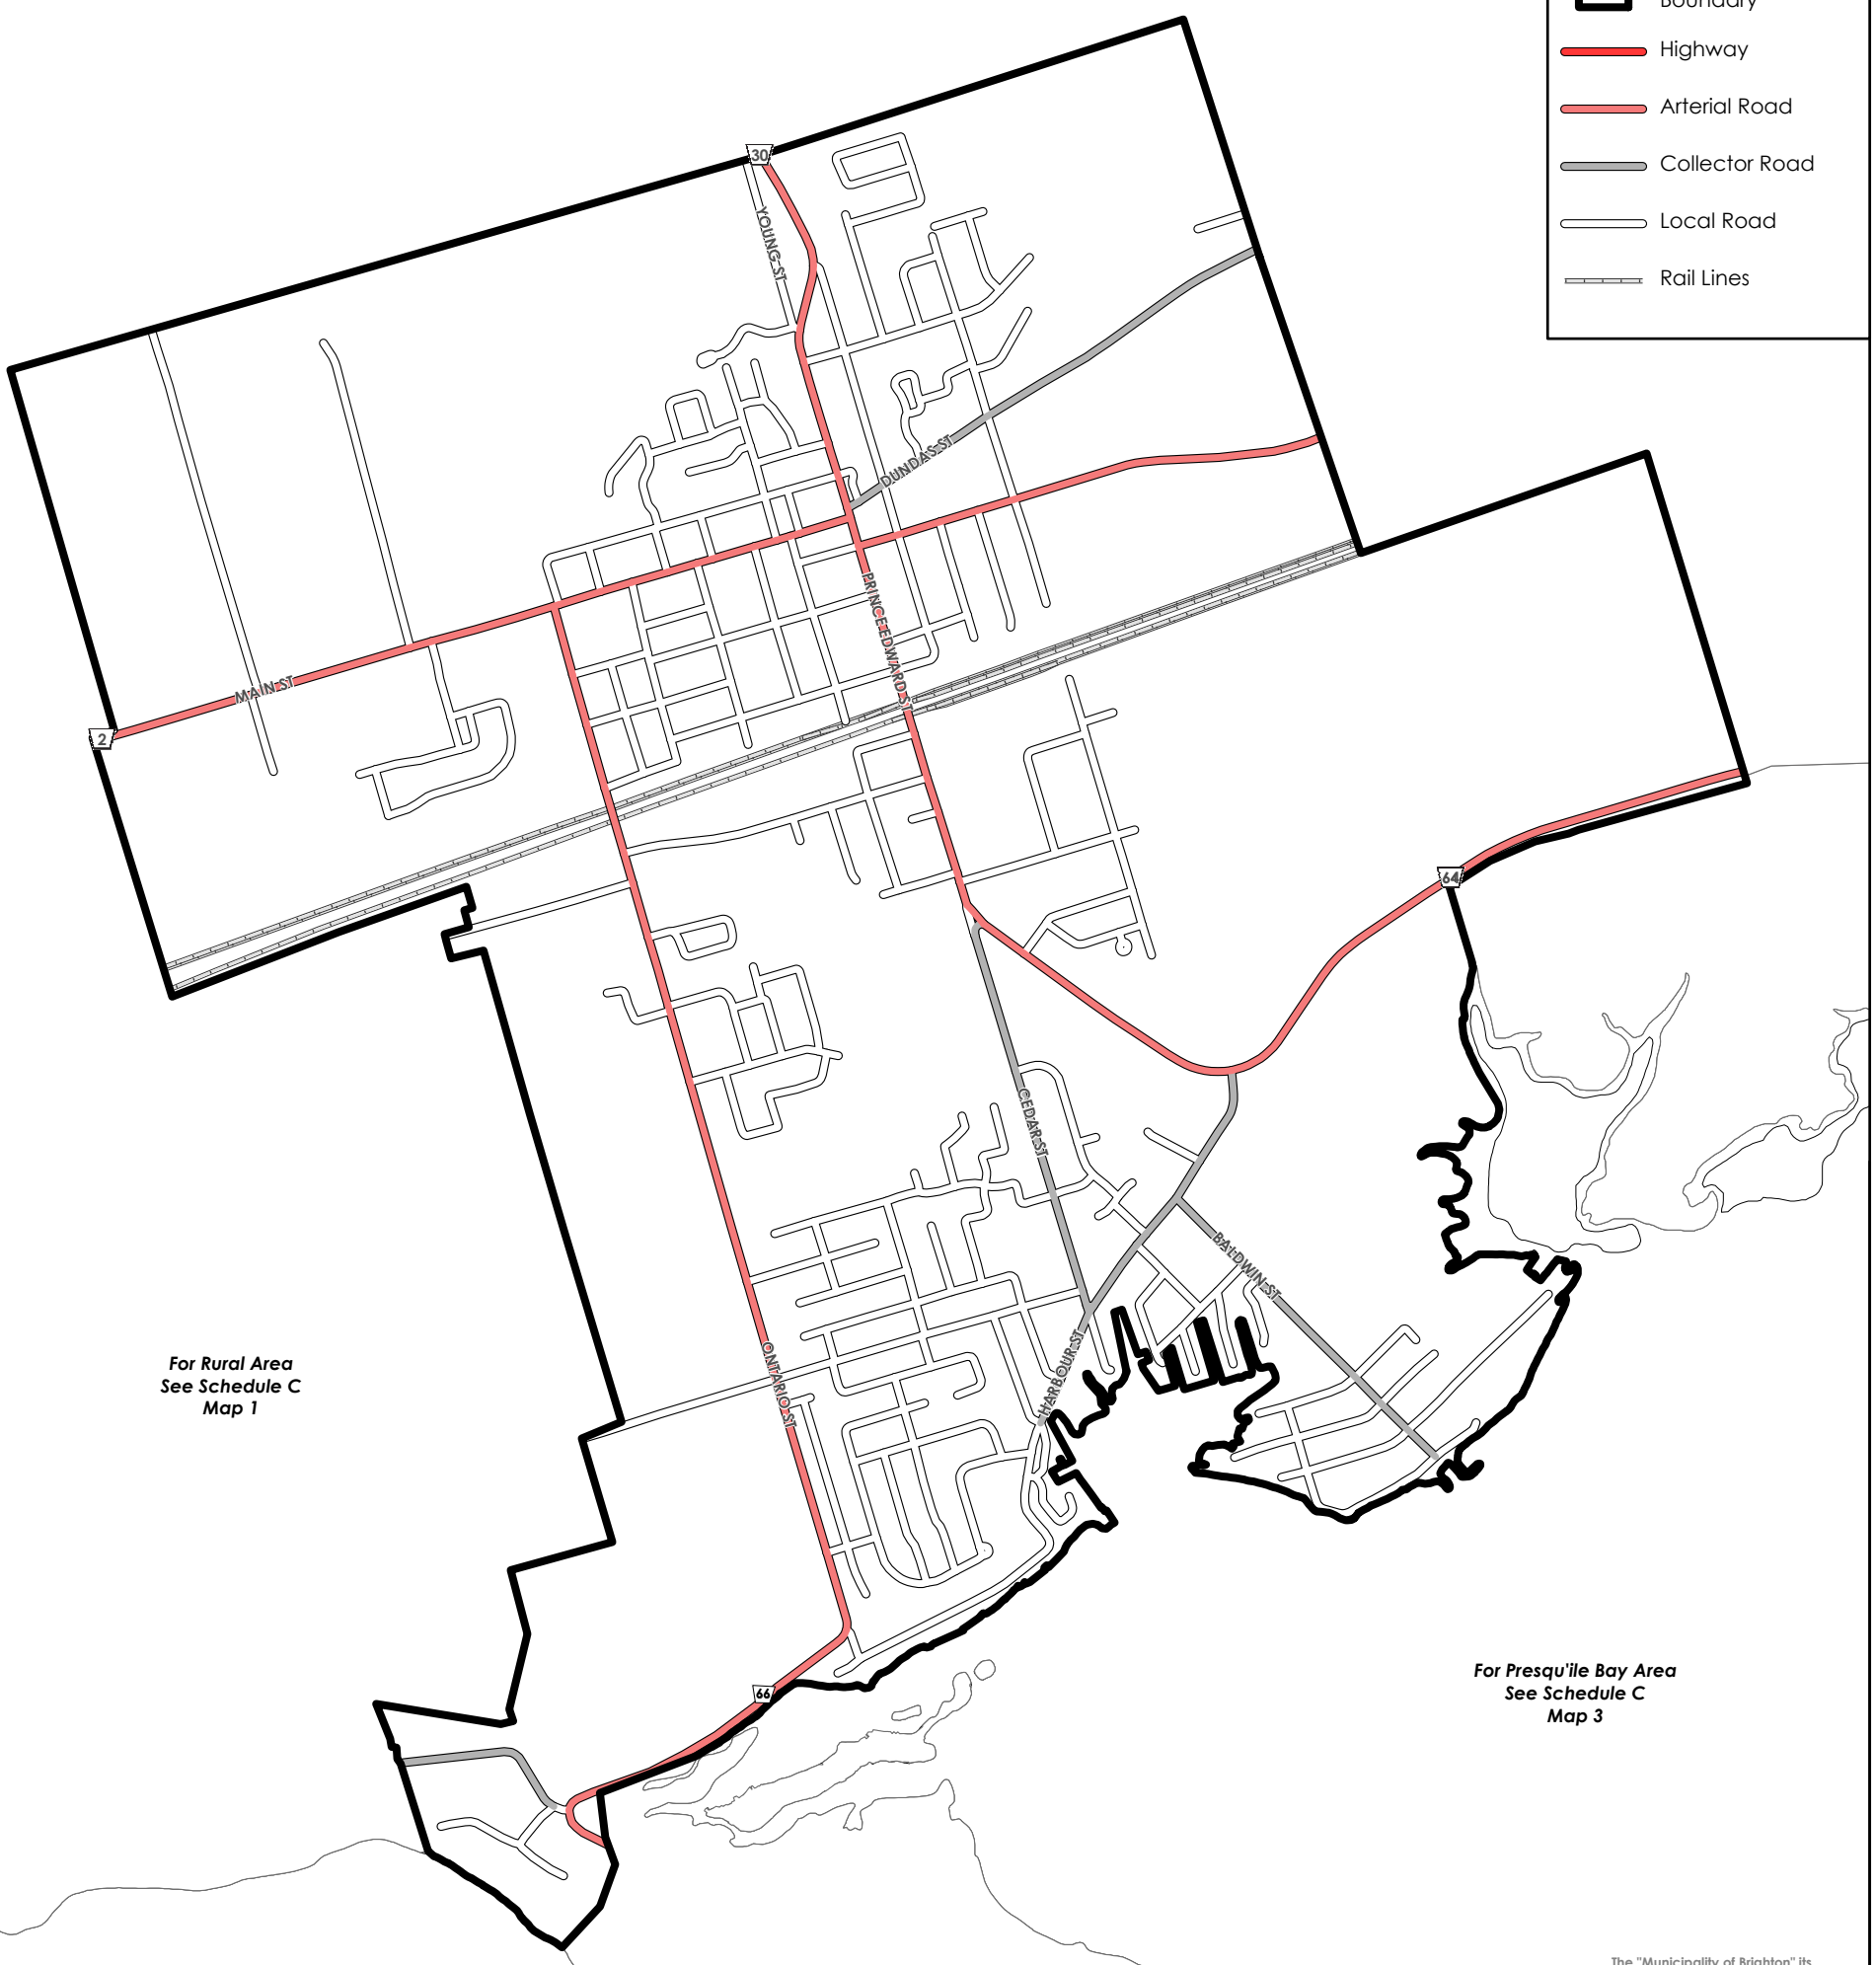

Features

-  Urban Settlement Boundary
-  Highway
-  Arterial Road
-  Collector Road
-  Local Road
-  Rail Lines

For Rural Area
 See Schedule C
 Map 1

For Presqu'ile Bay Area
 See Schedule C
 Map 3

The "Municipality of Brighton" its employees, or agents, do not undertake to guarantee the validity of the contents of this hardcopy mapfile, and will not be liable for any claims for damages or loss arising from their application or interpretation, by any party. It is not intended to replace a survey or to be used for legal description. Not to be used for navigation.