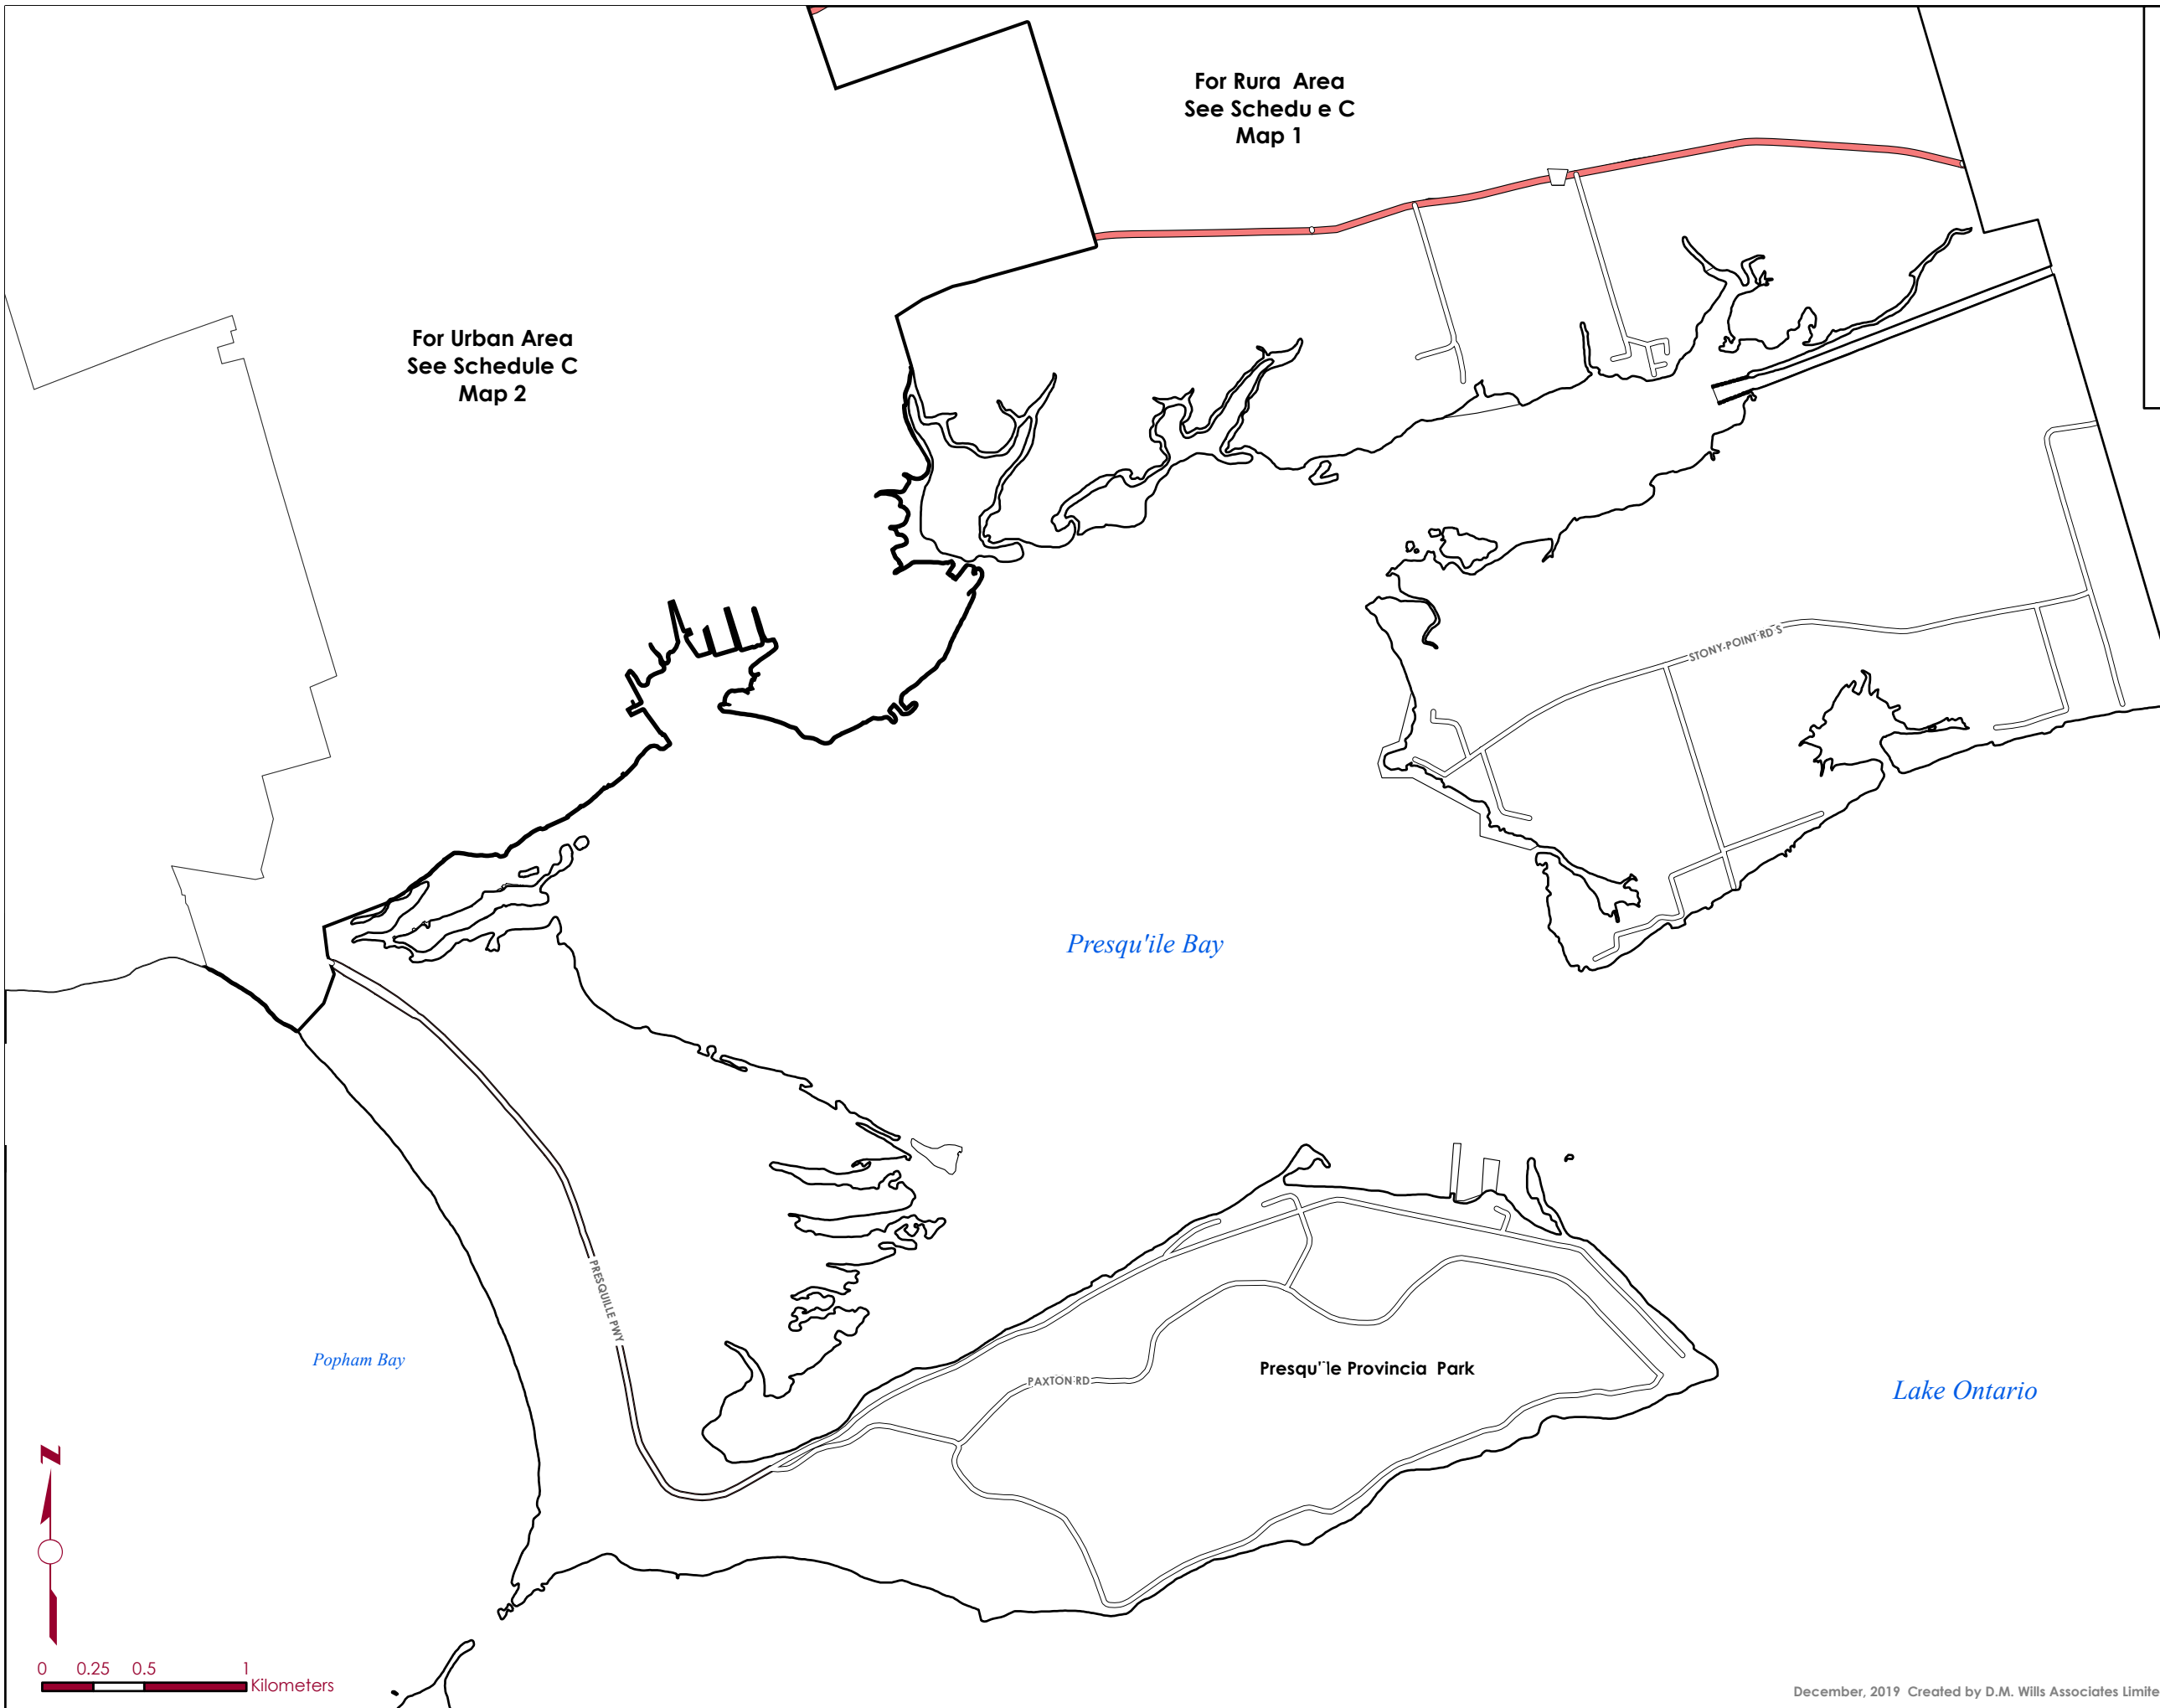

Features

- Arterial Road
- Local Road

For Rura Area
See Schedu e C
Map 1

For Urban Area
See Schedule C
Map 2

0 0.25 0.5 1 Kilometers