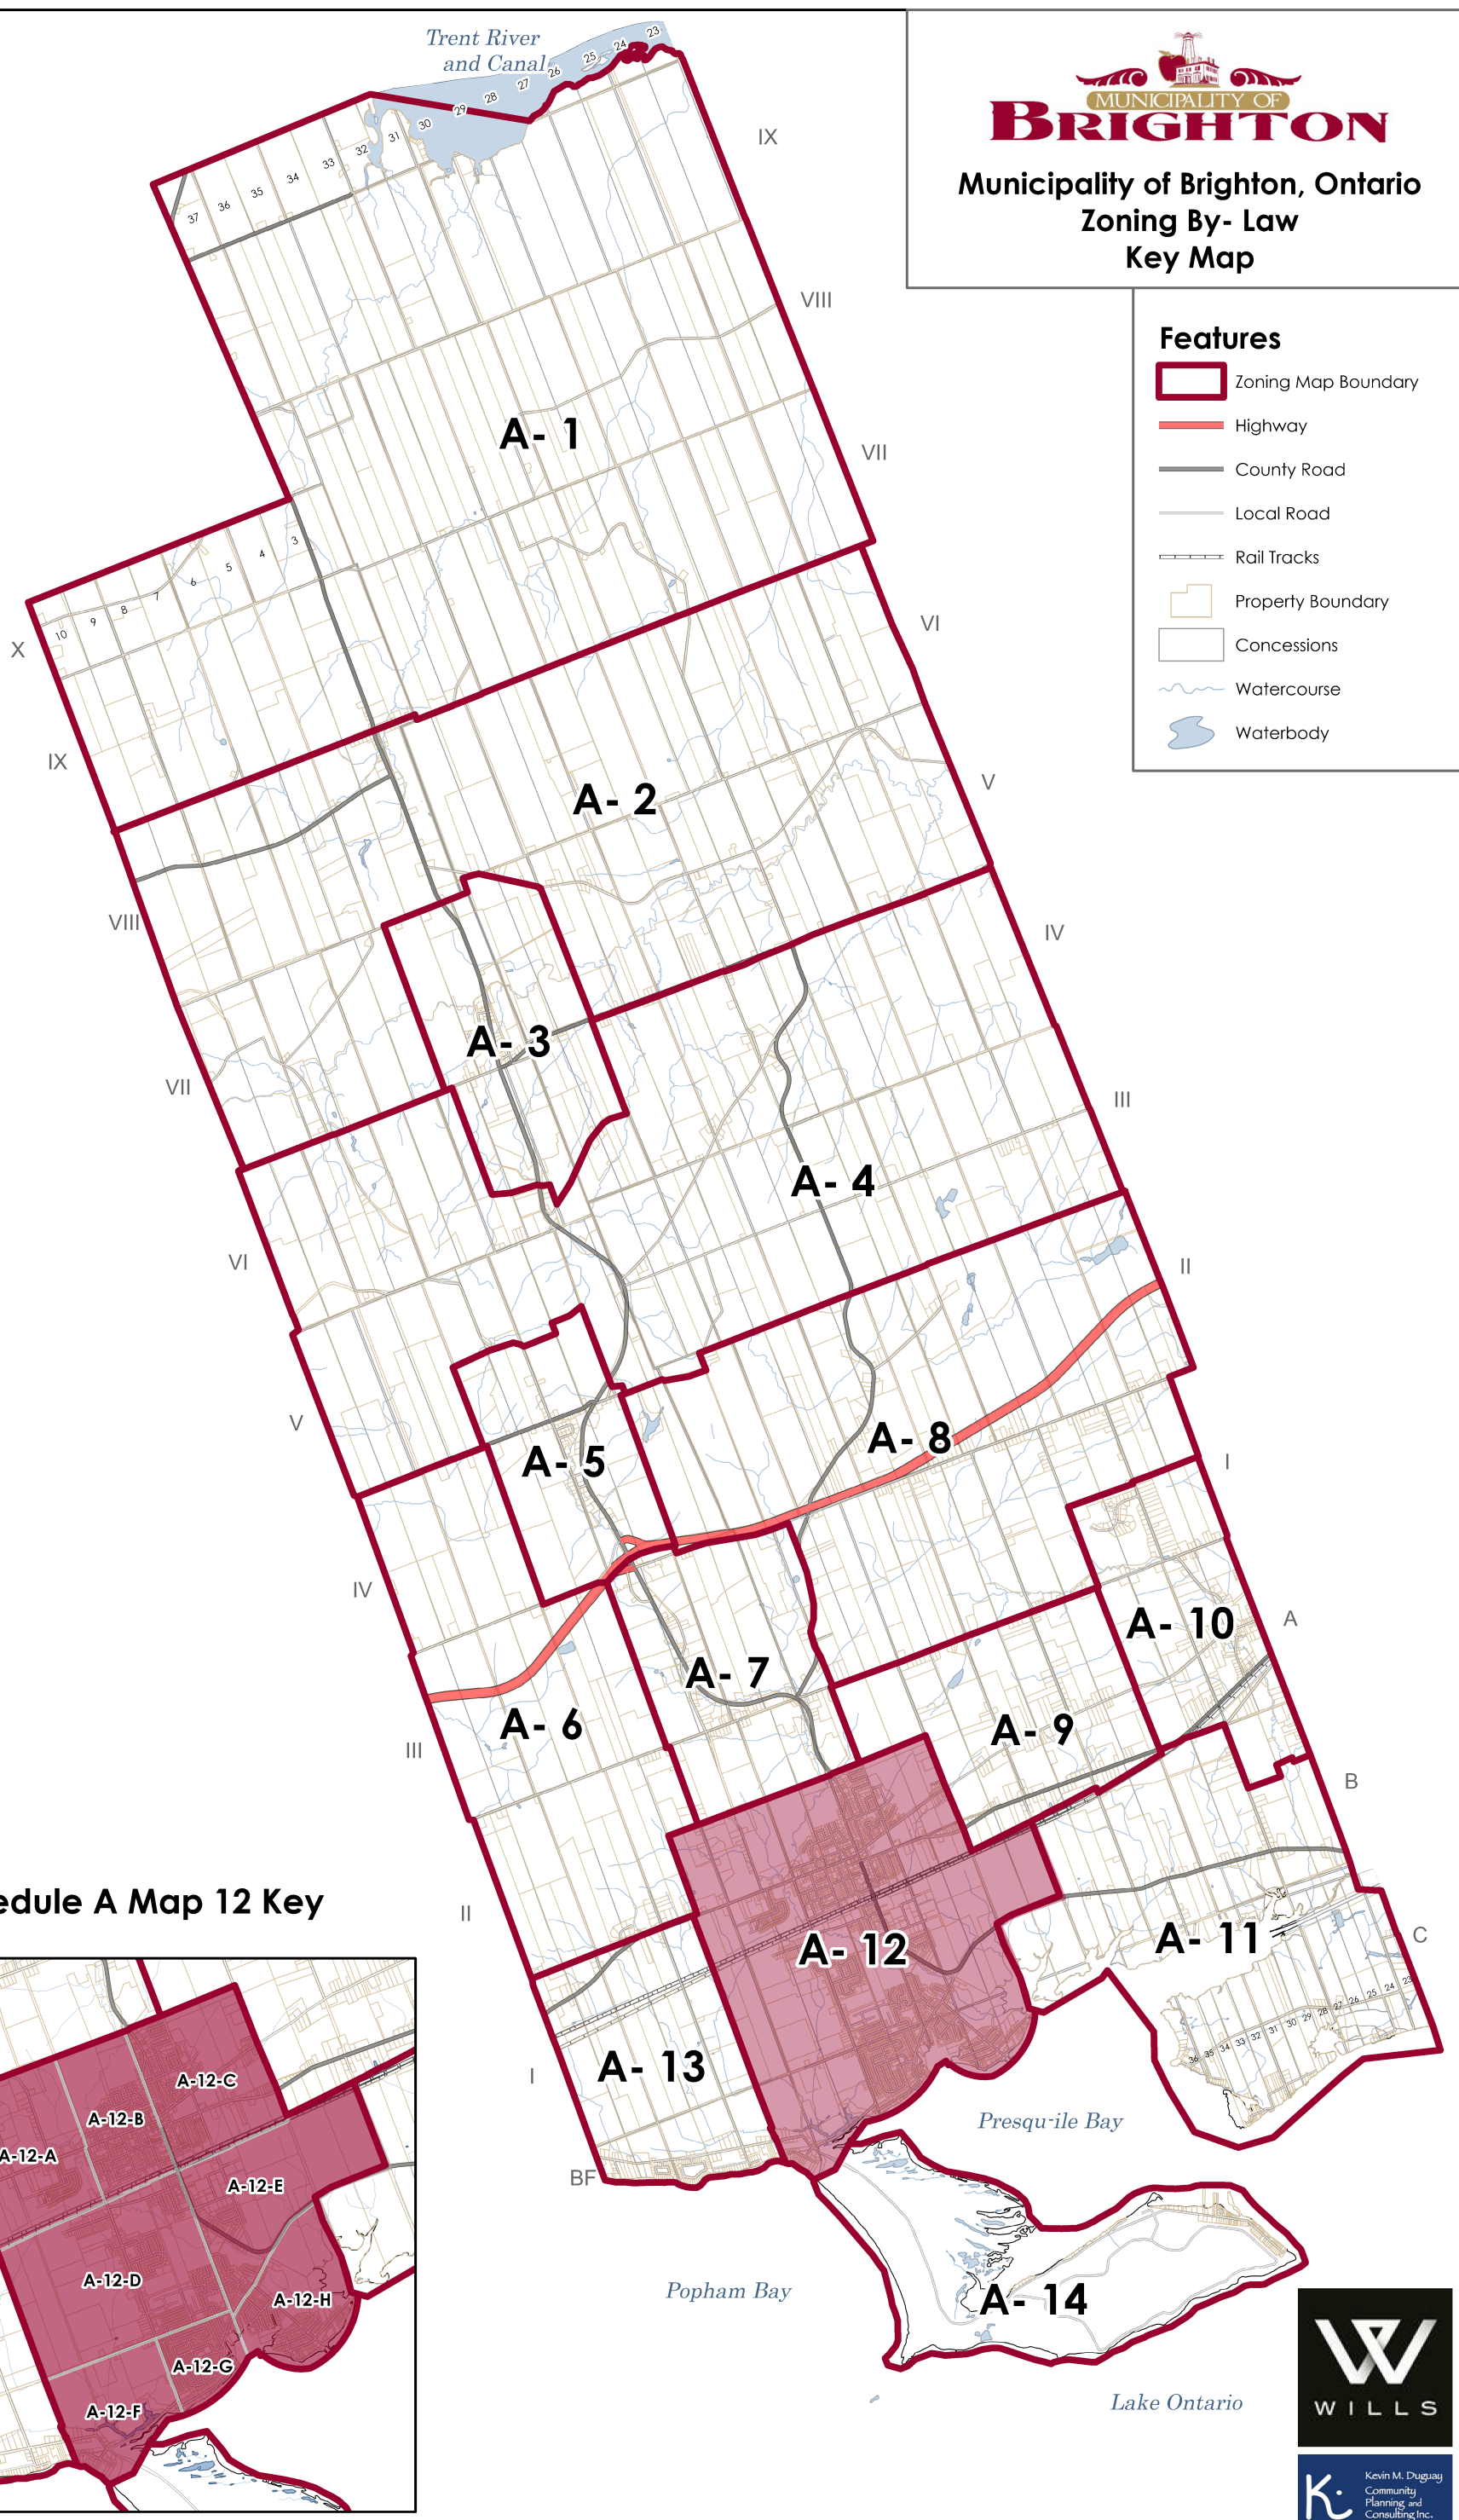

Municipality of Brighton, Ontario Zoning By-Law Key Map

Features

- Zoning Map Boundary
- Highway
- County Road
- Local Road
- Rail Tracks
- Property Boundary
- Concessions
- Watercourse
- Waterbody

Schedule A Map 12 Key